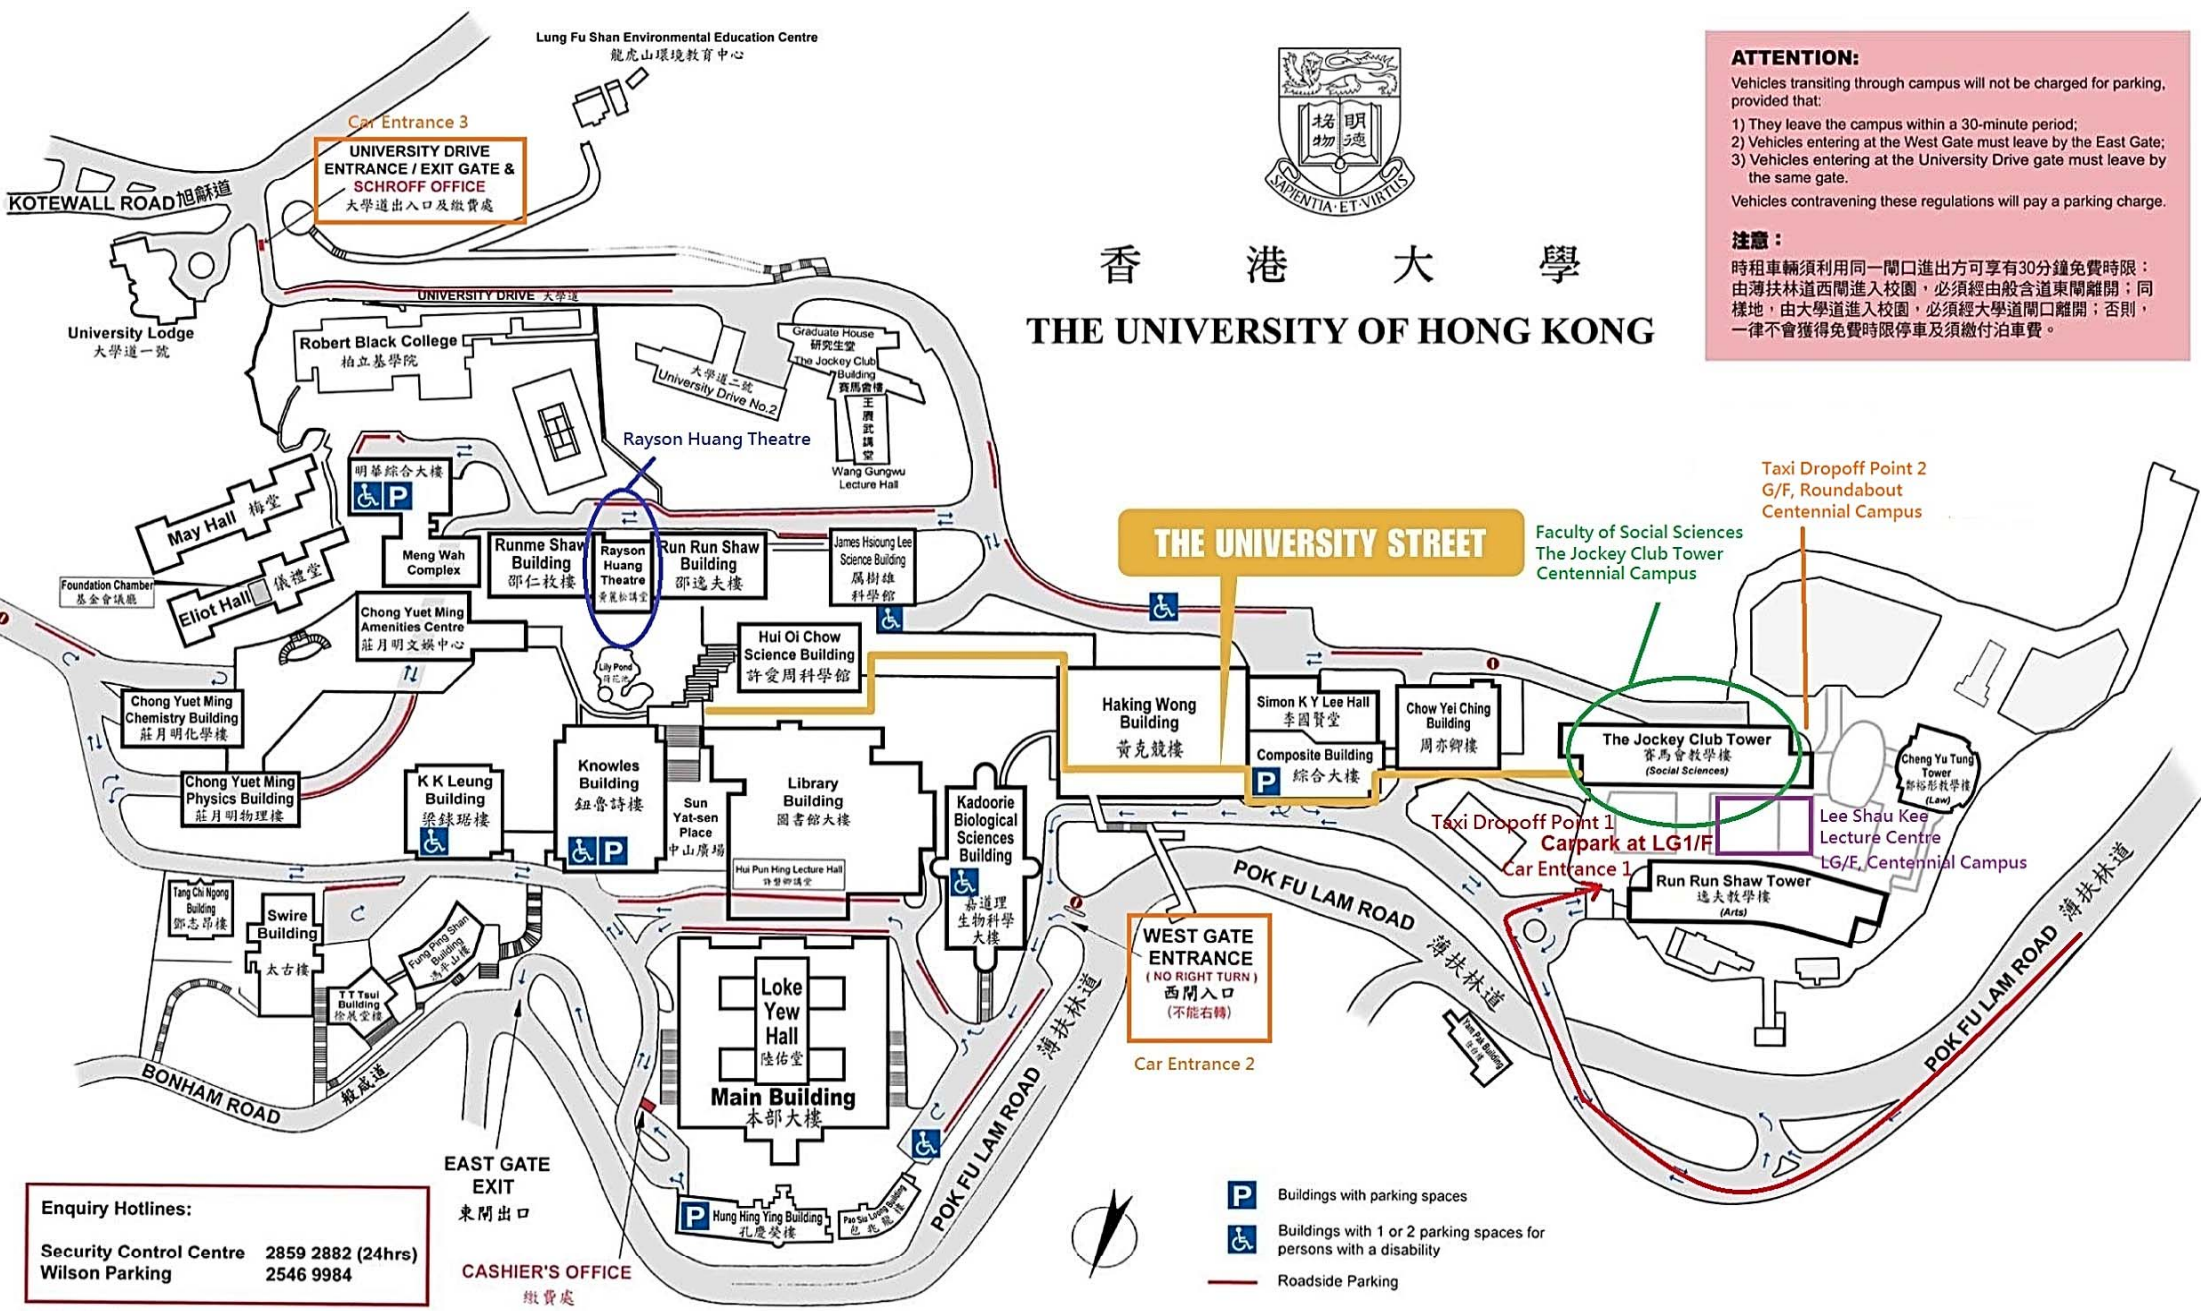

Vehicles contravening these regulations will pay a parking charge.

注意:
時租車輛須利用同一閘口進出方可享有30分鐘免費時限：由薄扶林道西閘進入校園，必須經由般含道東閘離開；同樣地，由大學道進入校園，必須經大學道閘離開；否則，一律不會獲得免費時限停車及須繳付泊車費。

Enquiry Hotlines:
Security Control Centre 2859 2882 (24hrs)
Wilson Parking 2546 9984

Pedestrian Walking inside Campus

(A) From HKU West Gate to The Lee Shau Kee Lecture Centre (**Recommended**)

**1. Enter Main Campus
via stairs to Haking
Wong Building**

2. Take lift to 4/F

**3. Turn right entering
Centennial Campus via
University Street**

4. Walk along the University Street

**5. Arrive The Lee Shau Kee Lecture
Centre**

(B) From HKU East Gate to The Lee Shau Kee Lecture Centre

1. Enter Main Campus via stairs to lift lobby

2. Take lift to LG/F and turn right

3. Walk straight to Sun Yat-sen Place

4. Walk up from Sun Yat-sen Place to HKU Book Store

5. Turn right at HKU Book Store to University Street

6. Turn right again entering Centennial Campus via University Street