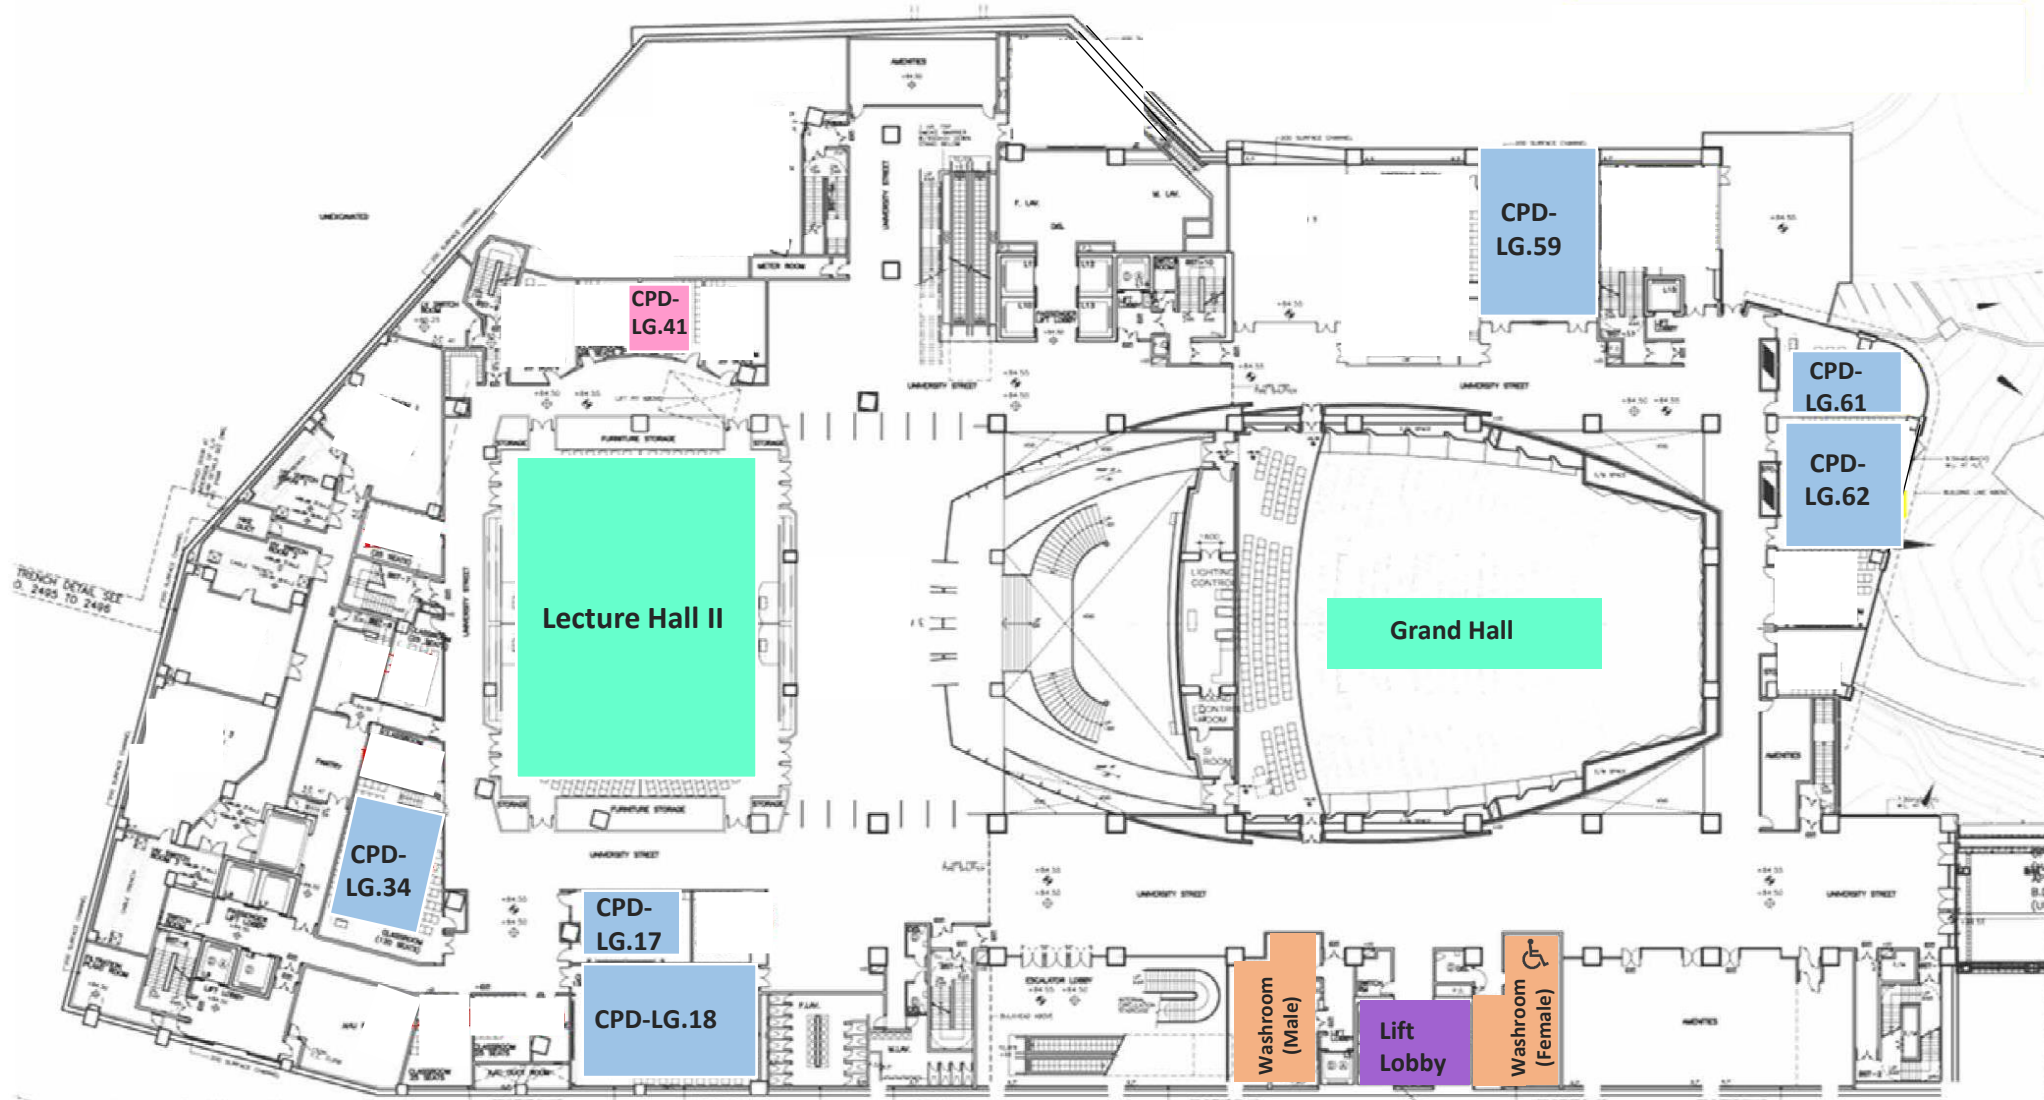

7. Walk pass The Jockey Club Tower, take the escalator on your left down to LG/F

8. The Lee Shau Kee Lecture Centre will be on your right hand side

Centennial Campus, The University of Hong Kong

LG/F

Central Podium Levels (CPD)

Central Podium Levels (CPD)

-  Presentation Classroom
-  Washroom
-  Lift Lobby

- Presentation Classroom
- Washroom
- Lift Lobby

Central Podium Levels (CPD)

The Jockey Club Tower (CJT)

- Presentation Classroom
- Washroom
- Lift Lobby

The Jockey Club Tower (CJT)

- Presentation Classroom
- Washroom
- Lift Lobby

The Jockey Club Tower (CJT)

- Presentation Classroom
- Washroom
- Lift Lobby